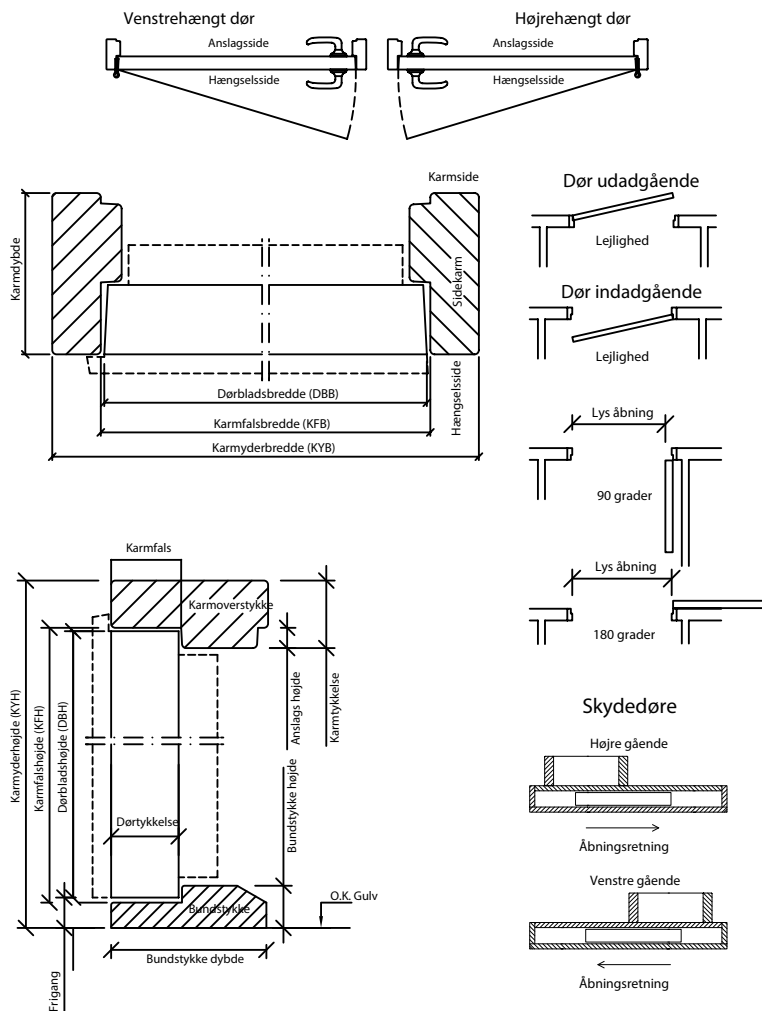

THE INFORMATION CONTAINED IN THIS DRAWING IS THE SOLE PROPERTY OF JELD-WEN. ANY REPRODUCTION IN PART OR AS A WHOLE WITHOUT THE WRITTEN PERMISSION OF JELD-WEN IS PROHIBITED.

Open dwg-file

NoA.:		NoA No.:		
Category: mof/general		Supplier:		Customer:
Created: 2019-03-01	Order No.:	Purpose/Classification:	Item name: Terminologi_DK	Doc. No.:
Approved:	Pos. No.:	General tolerance:	Drawing No.:	Rev. No.:

Detail extracted from MoF.  
Not for production use.

**SWEDOOR** JW