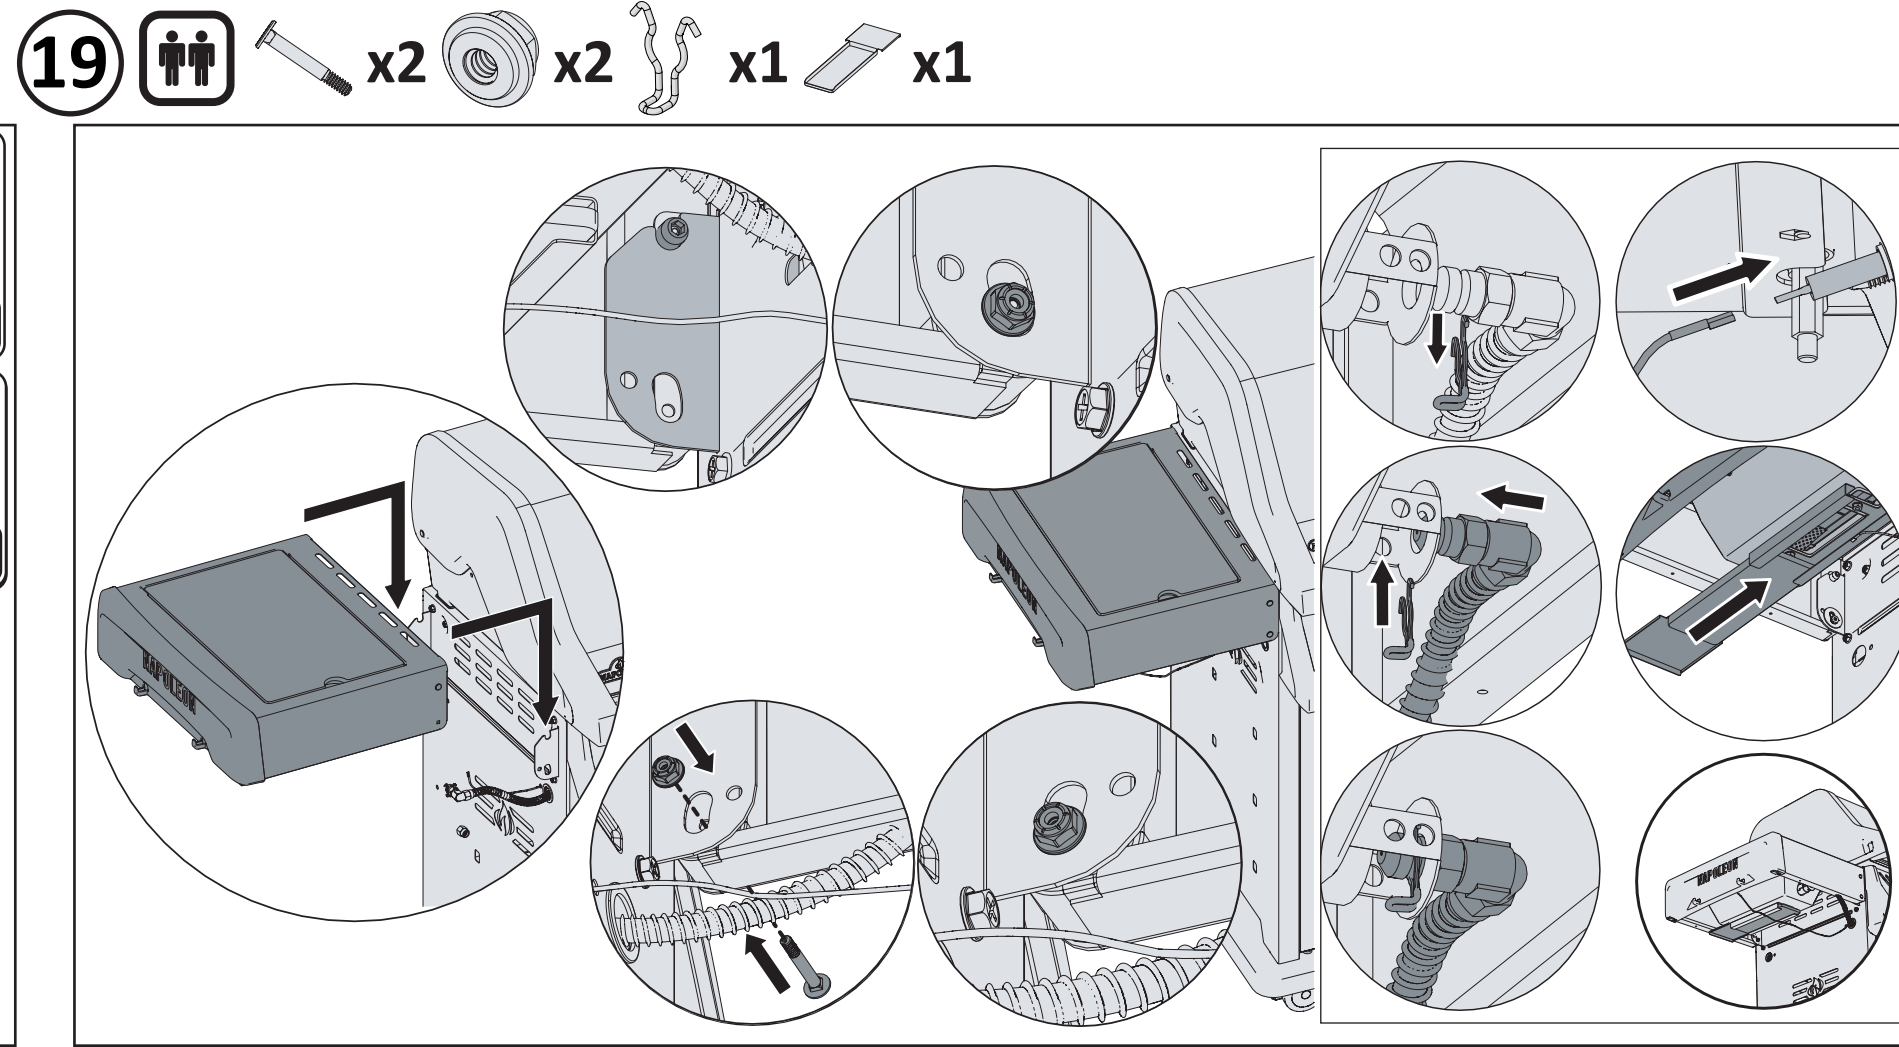

DO NOT PRINT THIS PAGE

FOLDING INSTRUCTIONS FOR QUICK ASSEMBLY GUIDE

PRINT ON 25 1/2" W x 22" H SIZE OF PAPER

①

②

③

Please Print In BLACK and WHITE

QUICK ASSEMBLY GUIDE
GUIDE DE MONTAGE RAPIDE

3/8" (10mm)

① x4

② x2 x8 x2 x2

③ x2 x2

④ x4

⑤ x2

⑥ x4 x4

⑦