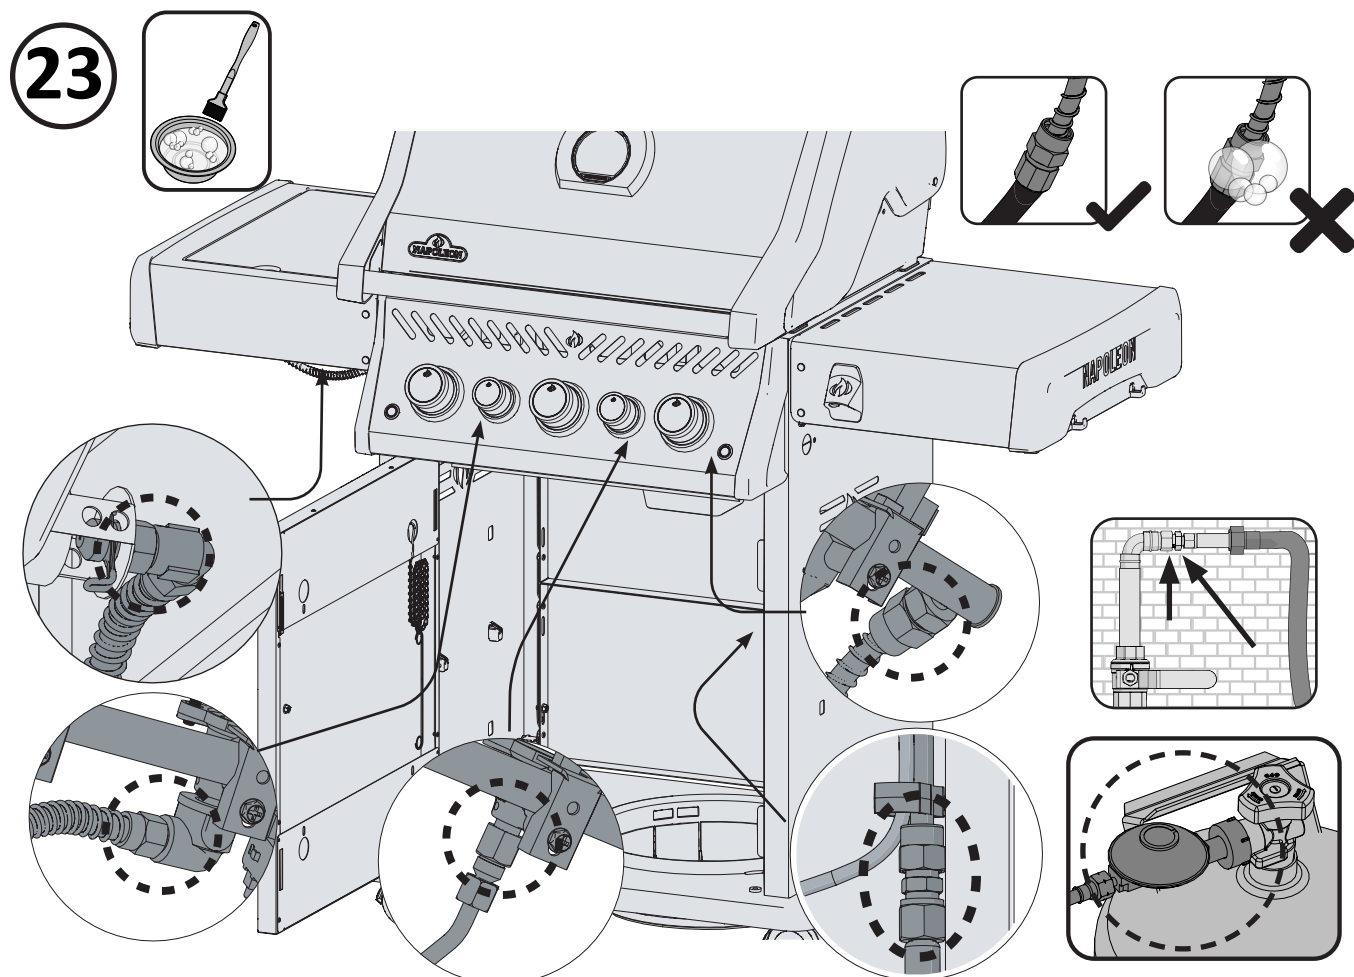

DO NOT PRINT THIS PAGE

FOLDING INSTRUCTIONS FOR QUICK ASSEMBLY GUIDE

PRINT ON 25 1/2" W x 22" H SIZE OF PAPER

①

②

③

Please Print In BLACK and WHITE

QUICK ASSEMBLY GUIDE
GUIDE DE MONTAGE RAPIDE

RSE425RSIB-1

N415-0577CE AUG 06.20

Wolf Steel Europe BV
De Riemsdijk 22, 4004 LC, Tiel
The Netherlands
eu.info@napoleon.com

ROGUE SE425-1

TOOLS REQUIRED FOR ASSEMBLY (tools not included)
OUTILS REQUIS POUR L'ASSEMBLAGE (outils non inclus)

3/8" (10mm)

① x4

② x2 x8 x2 x2

③ x2 x2

④ x4

⑤ x2

⑥ x4 x4

⑦