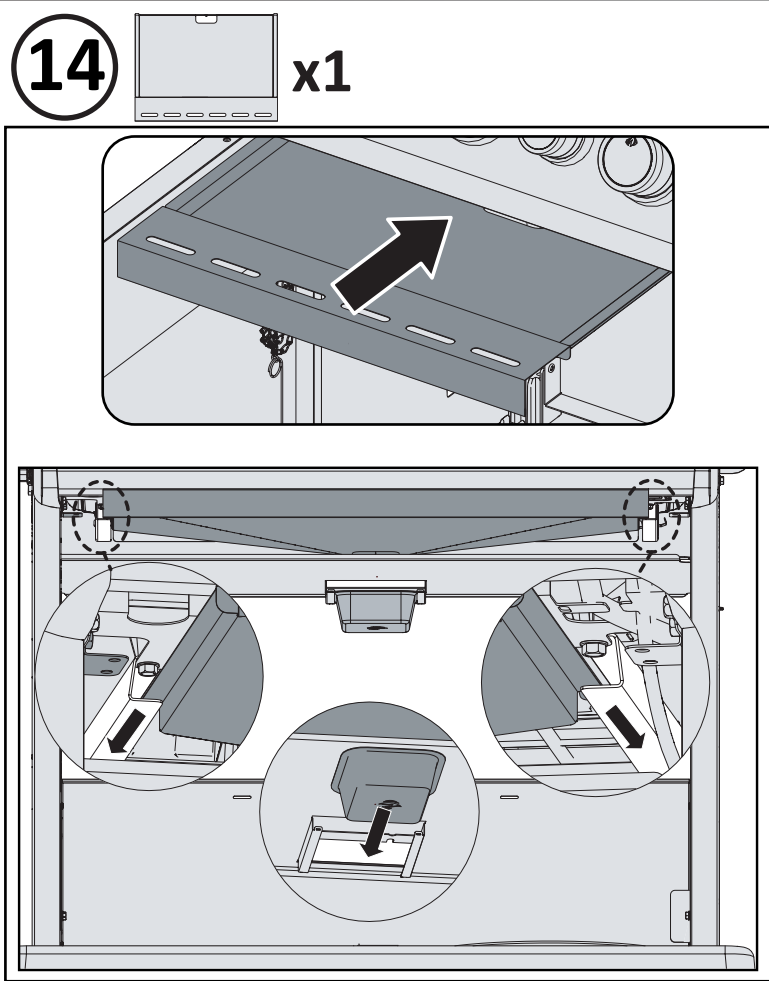

DO NOT PRINT THIS PAGE

FOLDING INSTRUCTIONS FOR QUICK ASSEMBLY GUIDE

PRINT ON 25 1/2" W x 22" H SIZE OF PAPER

①

②

③

Please Print In BLACK and WHITE

QUICK ASSEMBLY GUIDE
GUIDE DE MONTAGE RAPIDE

3/8" (10mm)

① x4

② x2 x8 x2 x2

③ x2 x2

④ x4

⑤ x2

⑥ x4 x4

⑦