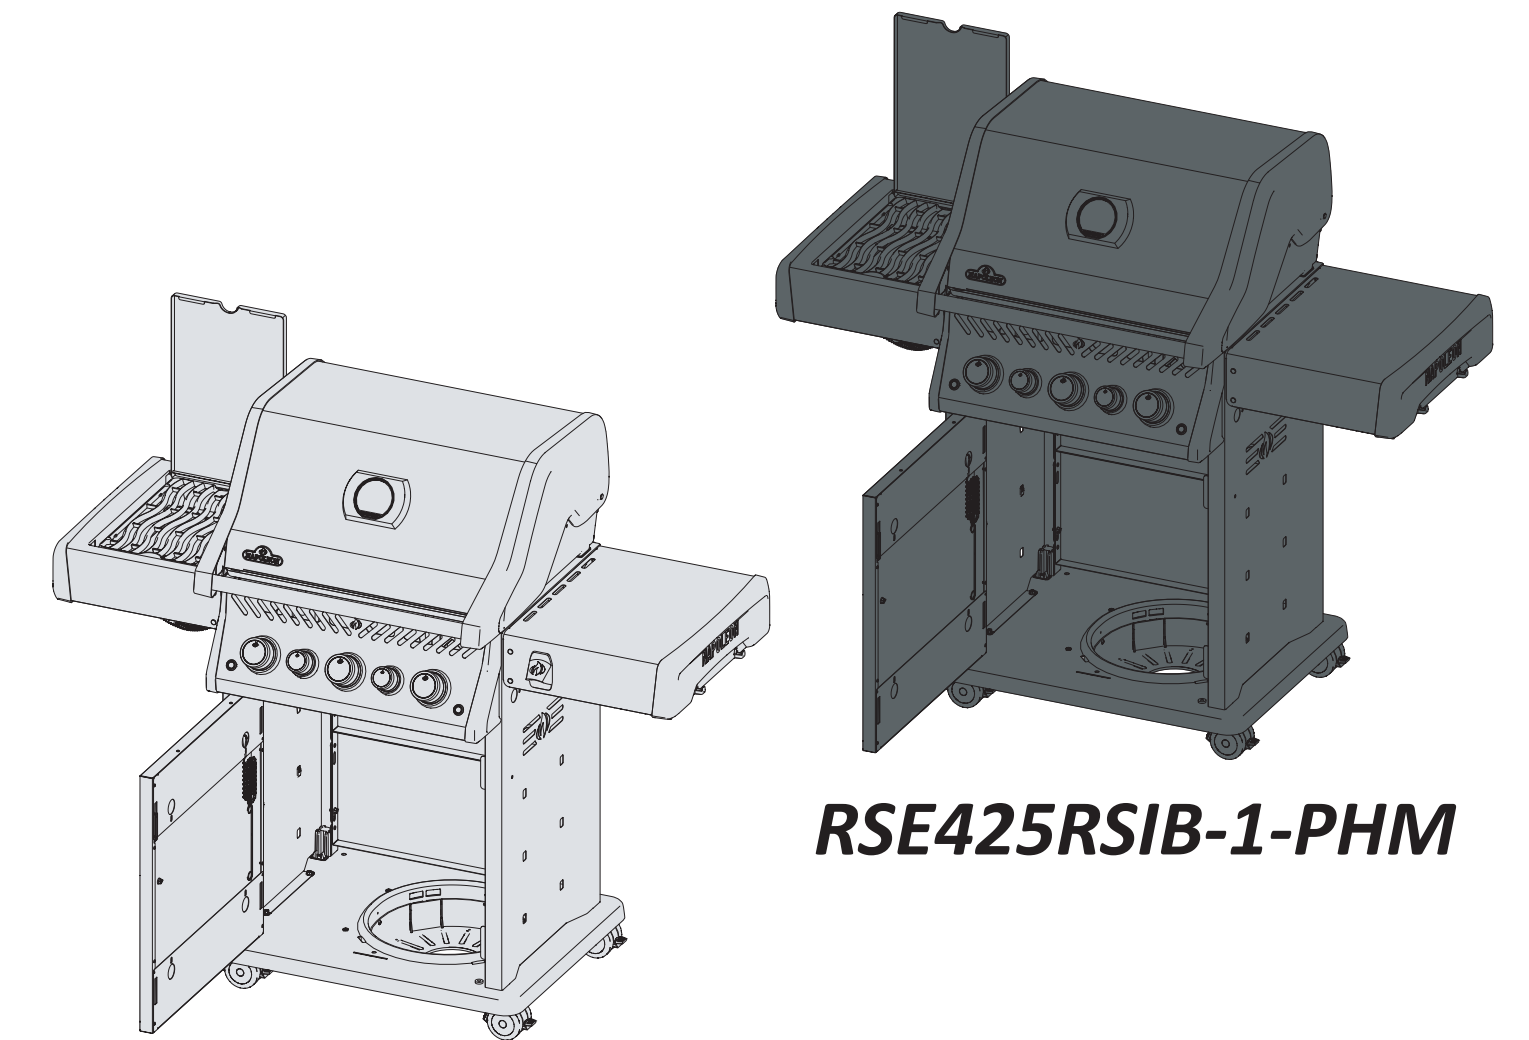

DO NOT PRINT THIS PAGE

FOLDING INSTRUCTIONS FOR QUICK ASSEMBLY GUIDE

PRINT ON 25 1/2" W x 22" H SIZE OF PAPER

①

②

③

Please Print In BLACK and WHITE

QUICK ASSEMBLY GUIDE
GUIDE DE MONTAGE RAPIDE

RSE425RSIB-1

N415-0577CE AUG 06.20

Wolf Steel Europe BV
De Riemsdijk 22, 4004 LC, Tiel
The Netherlands
eu.info@napoleon.com

ROGUE SE425-1

TOOLS REQUIRED FOR ASSEMBLY (tools not included)
OUTILS REQUIS POUR L'ASSEMBLAGE (outils non inclus)

3/8" (10mm)

① x4

② x2 x8 x2 x2

③ x2 x2

④ x4

⑤ x2

⑥ x4 x4

⑦

⑧ x4 x1

⑨ x1

⑩ x1

⑪ x1 x4

⑫ x1 x4

⑬ x2 x1