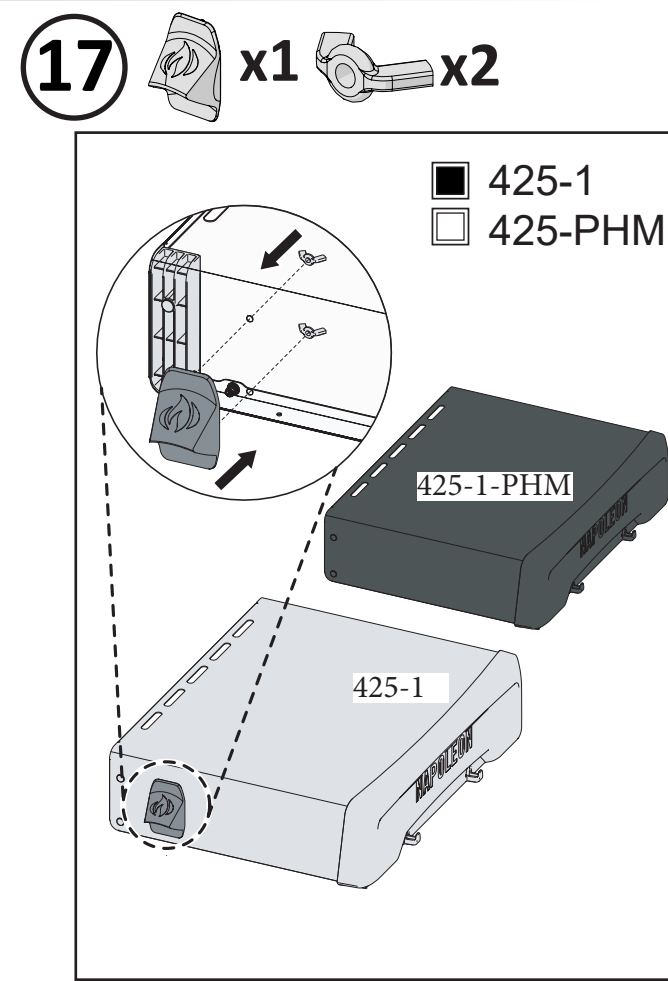

DO NOT PRINT THIS PAGE

FOLDING INSTRUCTIONS FOR QUICK ASSEMBLY GUIDE

PRINT ON 25 1/2" W x 22" H SIZE OF PAPER

①

②

③

Please Print In BLACK and WHITE

QUICK ASSEMBLY GUIDE
GUIDE DE MONTAGE RAPIDE

RSE425RSIB-1

N415-0577CE AUG 06.20

Wolf Steel Europe BV
De Riemsdijk 22, 4004 LC, Tiel
The Netherlands
eu.info@napoleon.com

ROGUE SE425-1

TOOLS REQUIRED FOR ASSEMBLY (tools not included)
OUTILS REQUIS POUR L'ASSEMBLAGE (outils non inclus)

3/8" (10mm)

① x4

② x2 x8 x2 x2

③ x2 x2

④ x4

⑤ x2

⑥ x4 x4

⑦