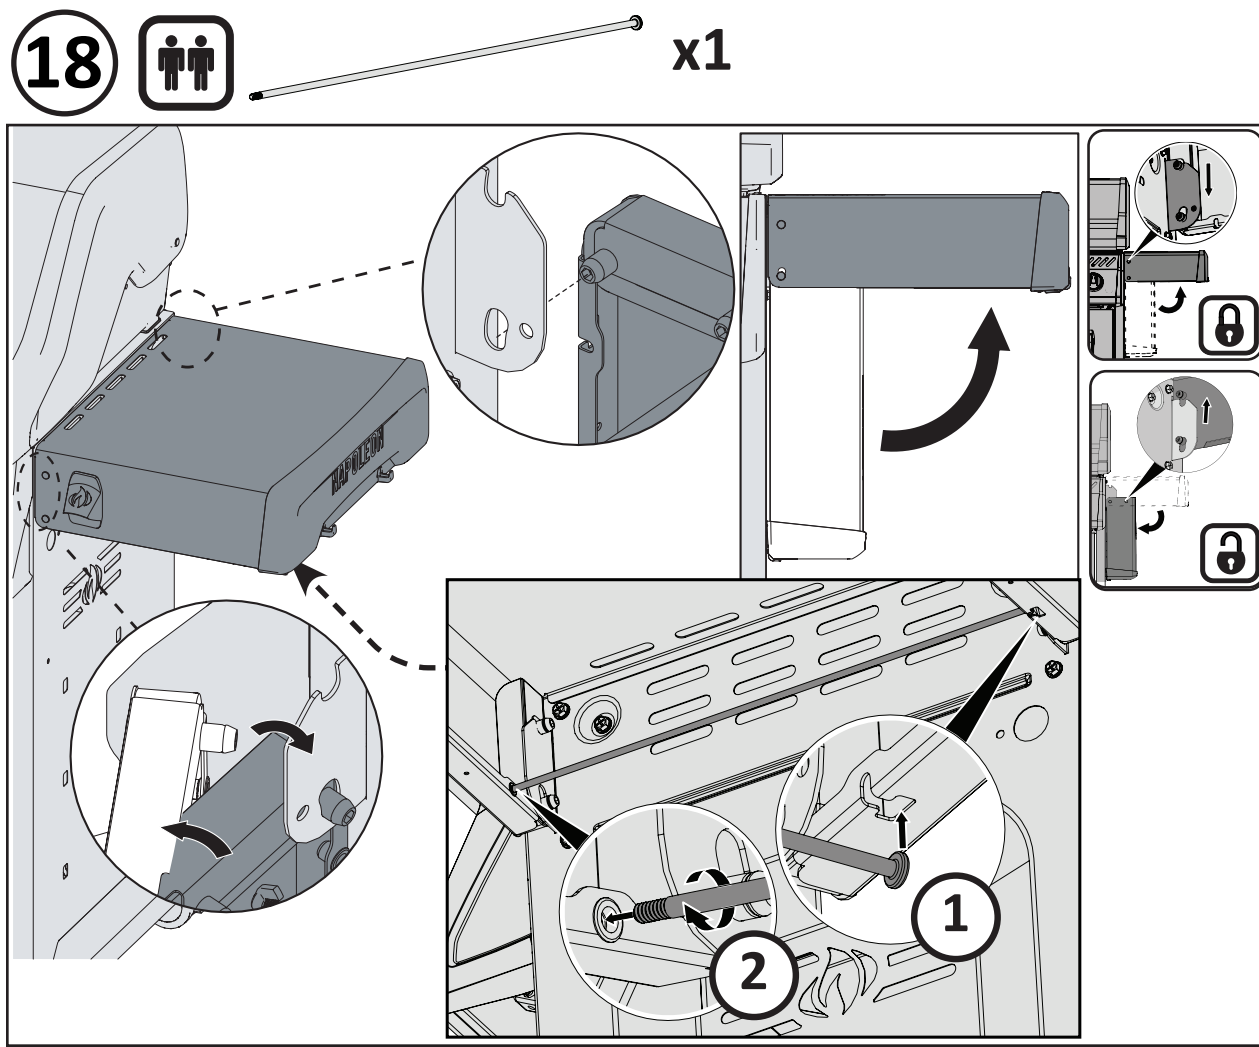

DO NOT PRINT THIS PAGE

FOLDING INSTRUCTIONS FOR QUICK ASSEMBLY GUIDE

PRINT ON 25 1/2" W x 22" H SIZE OF PAPER

①

②

③

Please Print In BLACK and WHITE

QUICK ASSEMBLY GUIDE
GUIDE DE MONTAGE RAPIDE

3/8" (10mm)

① x4

② x2 x8 x2 x2

③ x2 x2

④ x4

⑤ x2

⑥ x4 x4

⑦