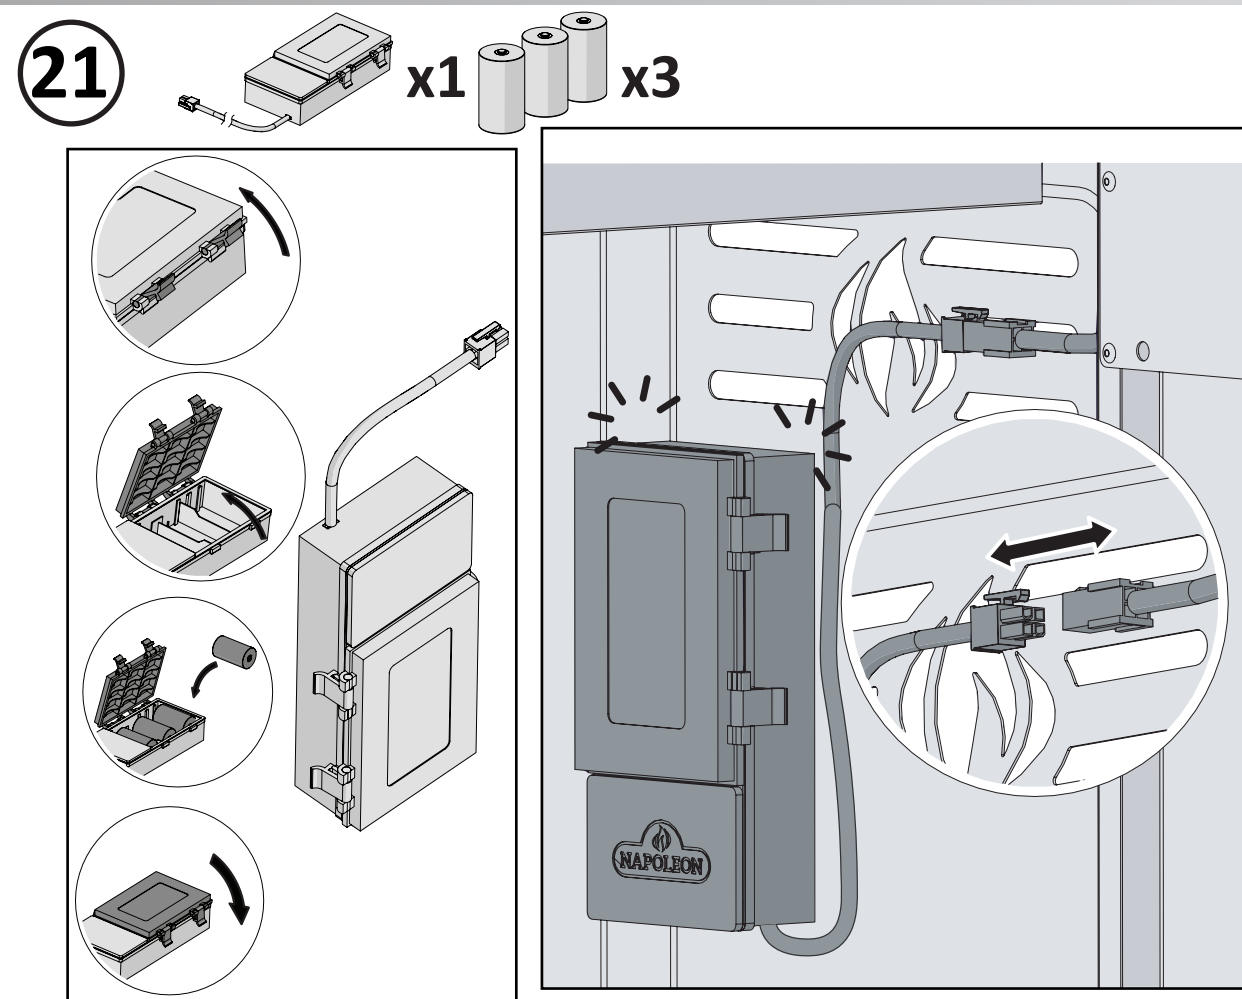

DO NOT PRINT THIS PAGE

FOLDING INSTRUCTIONS FOR QUICK ASSEMBLY GUIDE

PRINT ON 25 1/2" W x 22" H SIZE OF PAPER

①

②

③

Please Print In BLACK and WHITE

QUICK ASSEMBLY GUIDE
GUIDE DE MONTAGE RAPIDE

3/8" (10mm)

① x4

② x2 x8 x2 x2

③ x2 x2

④ x4

⑤ x2

⑥ x4 x4

⑦