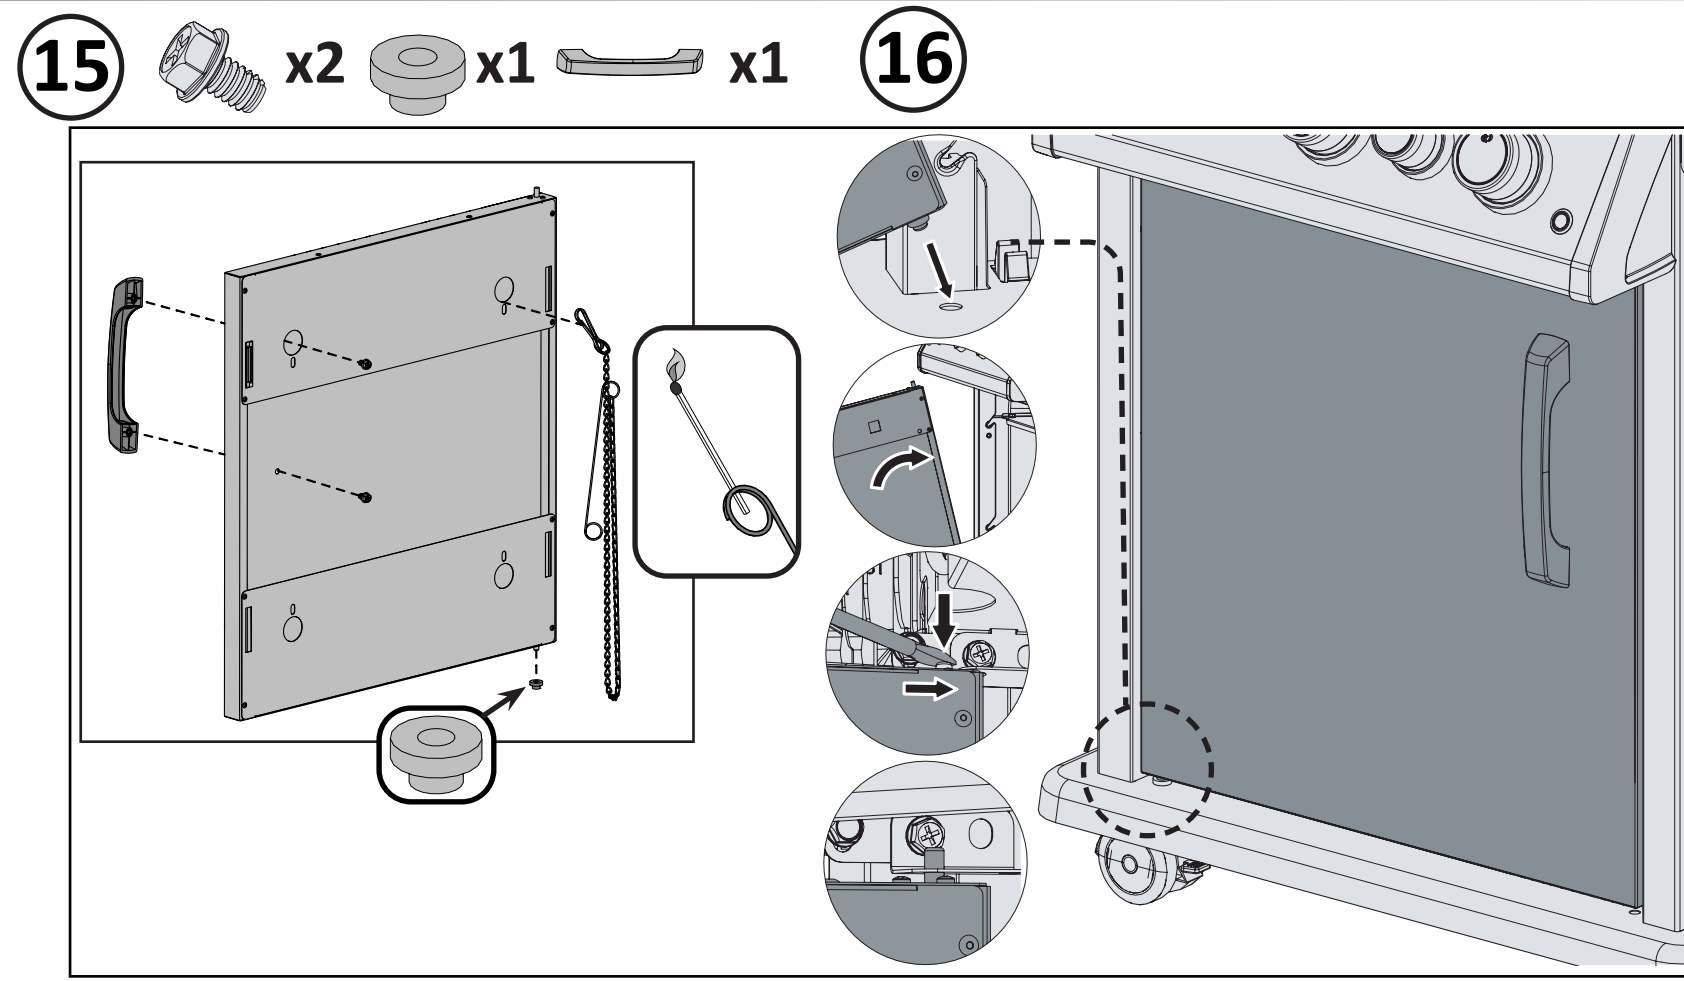

DO NOT PRINT THIS PAGE

FOLDING INSTRUCTIONS FOR QUICK ASSEMBLY GUIDE

PRINT ON 25 1/2" W x 22" H SIZE OF PAPER

①

②

③

Please Print In BLACK and WHITE

QUICK ASSEMBLY GUIDE
GUIDE DE MONTAGE RAPIDE

3/8" (10mm)

① x4

② x2 x8 x2 x2

③ x2 x2

④ x4

⑤ x2

⑥ x4 x4

⑦