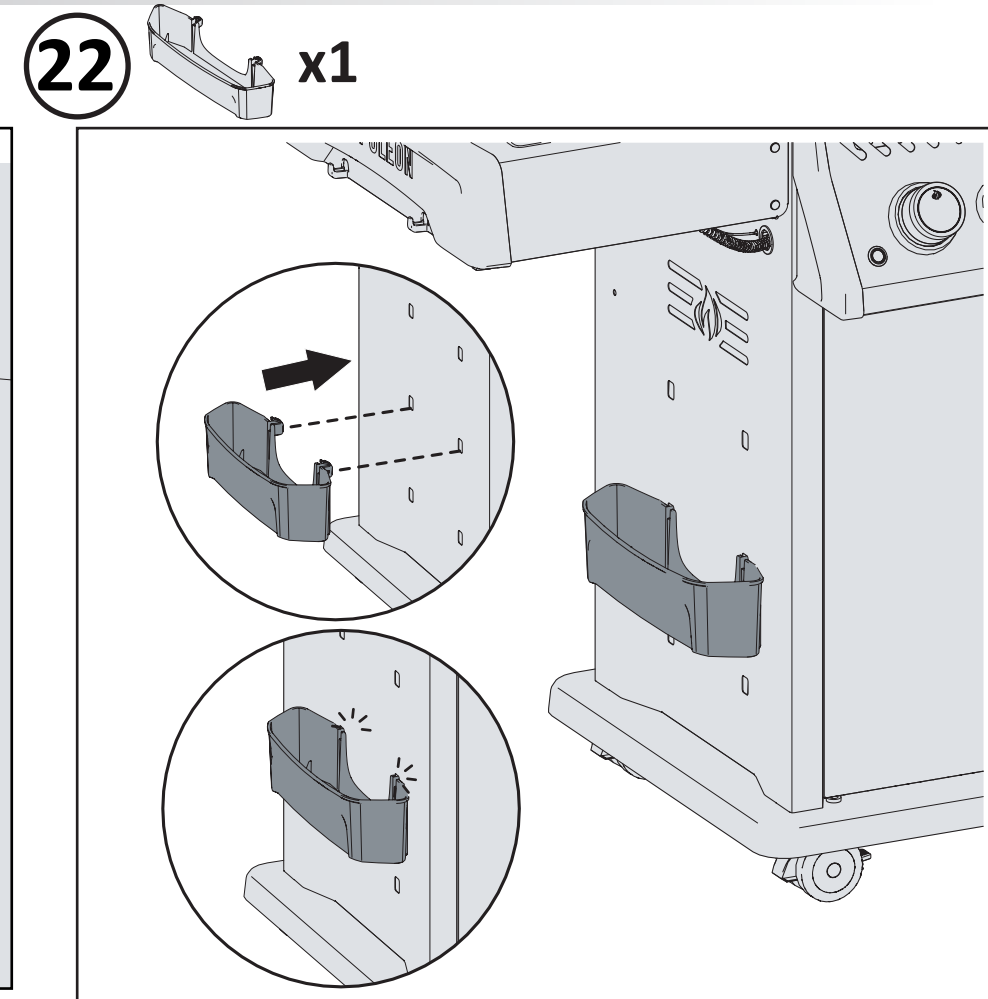

DO NOT PRINT THIS PAGE

FOLDING INSTRUCTIONS FOR QUICK ASSEMBLY GUIDE

PRINT ON 25 1/2" W x 22" H SIZE OF PAPER

①

②

③

Please Print In BLACK and WHITE

QUICK ASSEMBLY GUIDE
GUIDE DE MONTAGE RAPIDE

3/8" (10mm)

① x4

② x2 x8 x2 x2

③ x2 x2

④ x4

⑤ x2

⑥ x4 x4

⑦