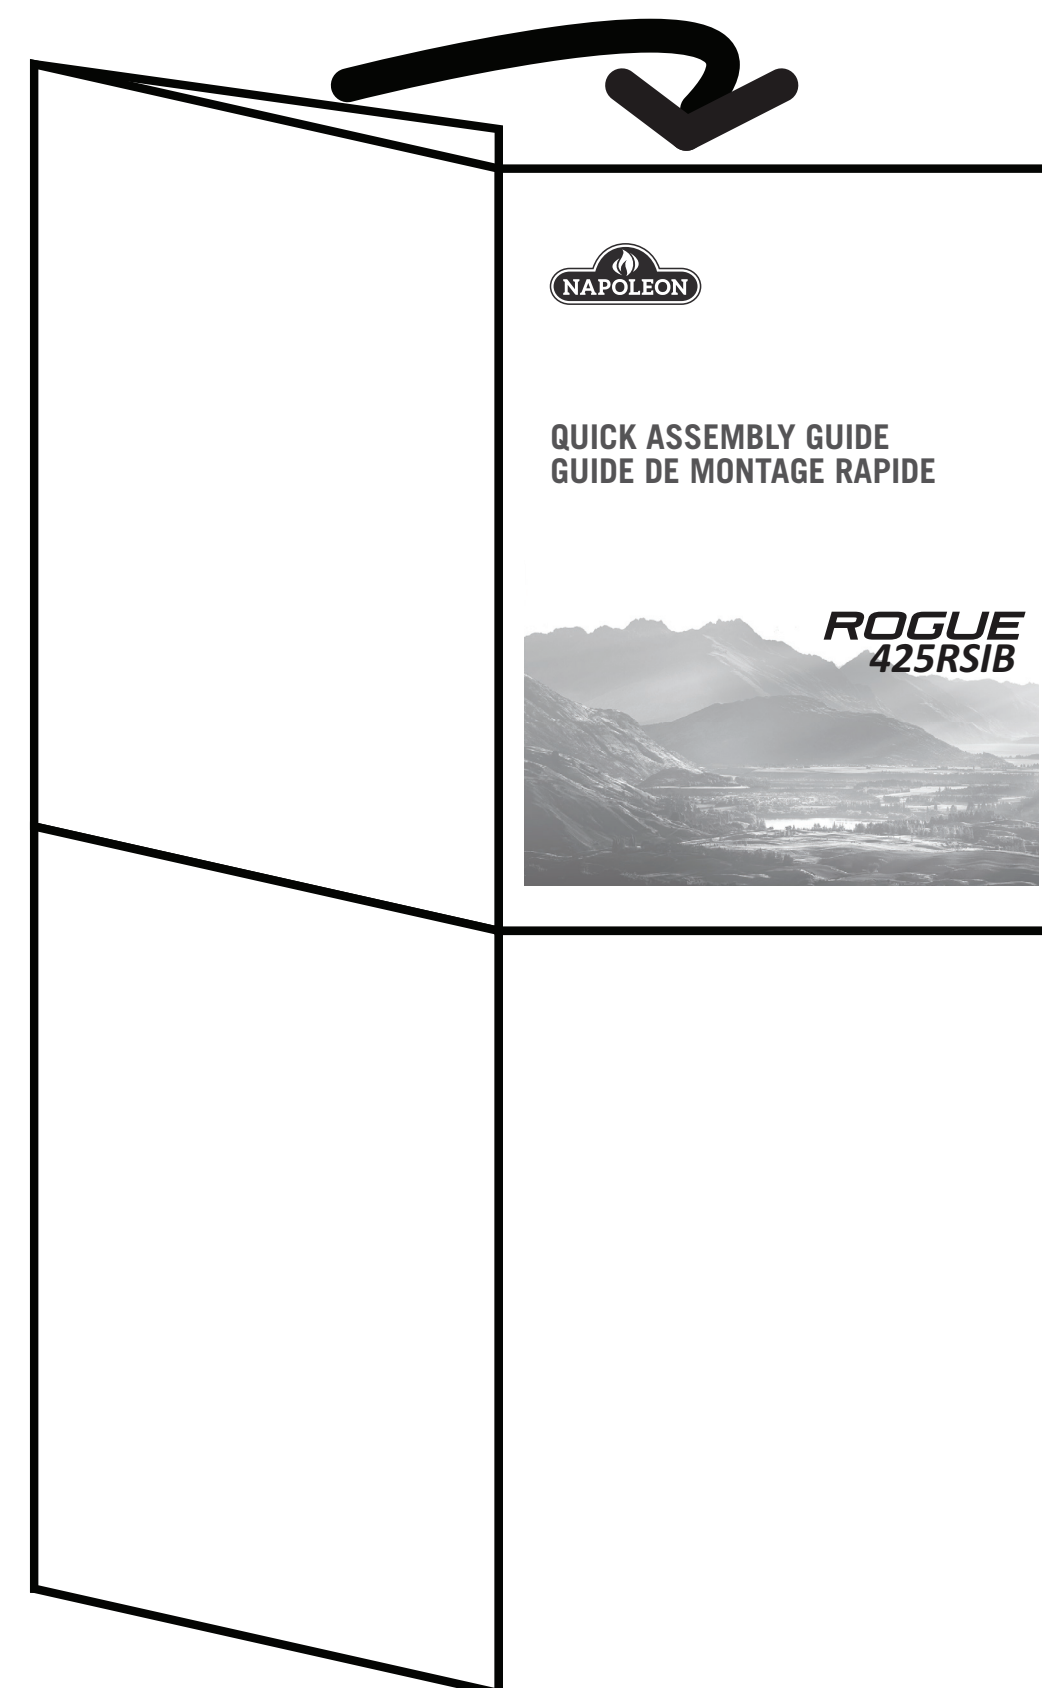

DO NOT PRINT THIS PAGE

FOLDING INSTRUCTIONS FOR QUICK ASSEMBLY GUIDE

PRINT ON 25 1/2" W x 22" H SIZE OF PAPER

①

②

③

Please Print In BLACK and WHITE

QUICK ASSEMBLY GUIDE
GUIDE DE MONTAGE RAPIDE

3/8" (10mm)

① x4

② x2 x8 x2 x2

③ x2 x2

④ x4

⑤ x2

⑥ x4 x4

⑦