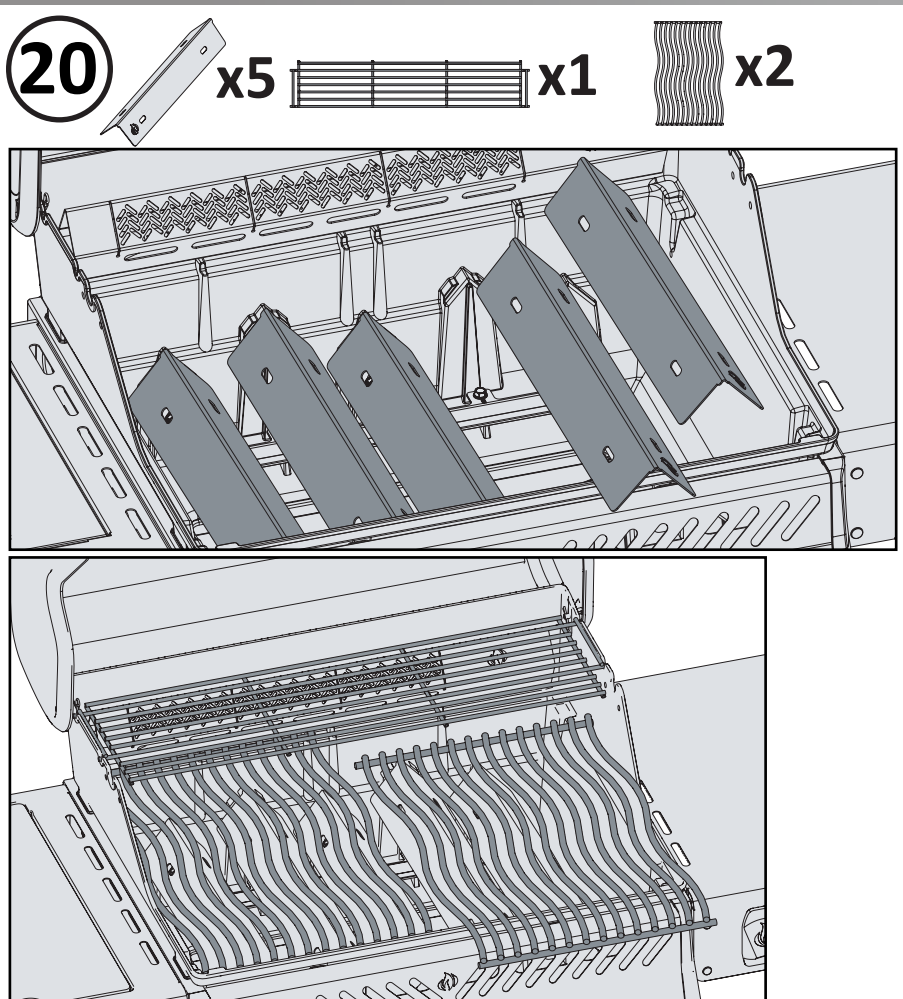

DO NOT PRINT THIS PAGE

FOLDING INSTRUCTIONS FOR QUICK ASSEMBLY GUIDE

PRINT ON 25 1/2" W x 22" H SIZE OF PAPER

①

②

③

Please Print In BLACK and WHITE

QUICK ASSEMBLY GUIDE
GUIDE DE MONTAGE RAPIDE

3/8" (10mm)

① x4

② x2 x8 x2 x2

③ x2 x2

④ x4

⑤ x2

⑥ x4 x4

⑦