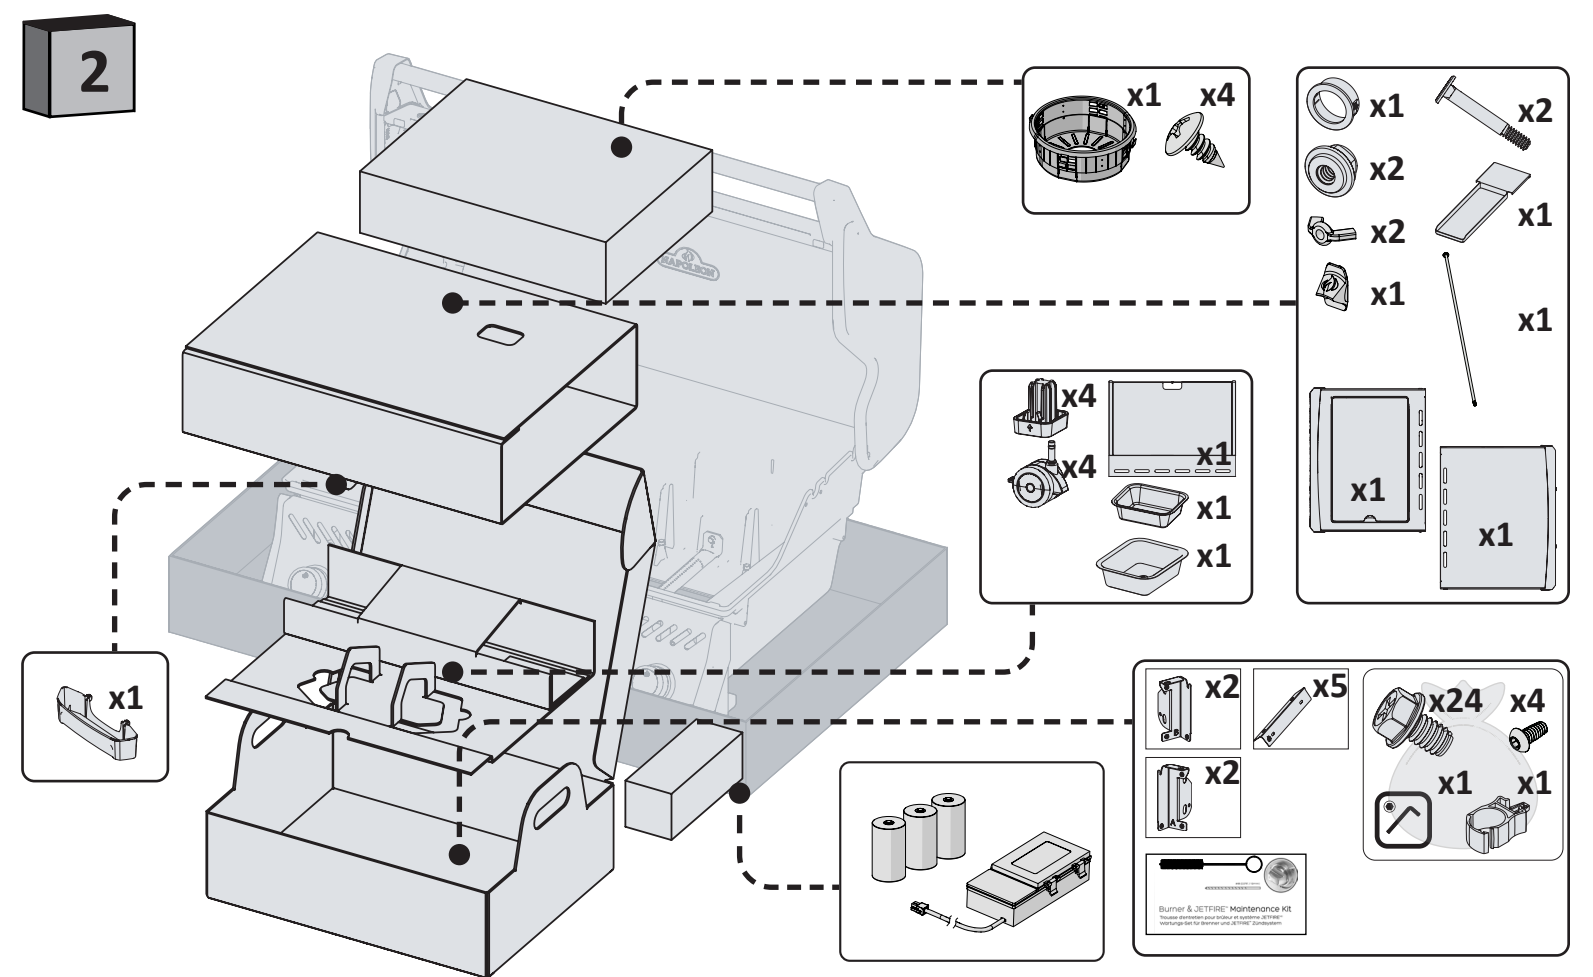

RSE425RSIB-1

N415-0577CE AUG 06.20

Wolf Steel Europe BV
De Riemsdijk 22, 4004 LC, Tiel
The Netherlands
eu.info@napoleon.com

ROGUE SE425-1

TOOLS REQUIRED FOR ASSEMBLY (tools not included)
OUTILS REQUIS POUR L'ASSEMBLAGE (outils non inclus)

3/8" (10mm)

① x4

② x2 x8 x2 x2

③ x2 x2

④ x4

⑤ x2

⑥ x4 x4

⑦