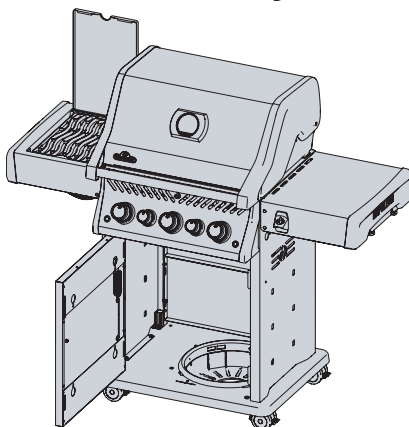

RSE425RSIB

PHONE:
+31 345-58-8655

EMAIL
eu.info@napoleon.com

ONLINE
www.napoleon.com

NAPOLEON GRILLS EUROPE
De Riemsdijk 22, 4004 LC, Tiel
The Netherlands