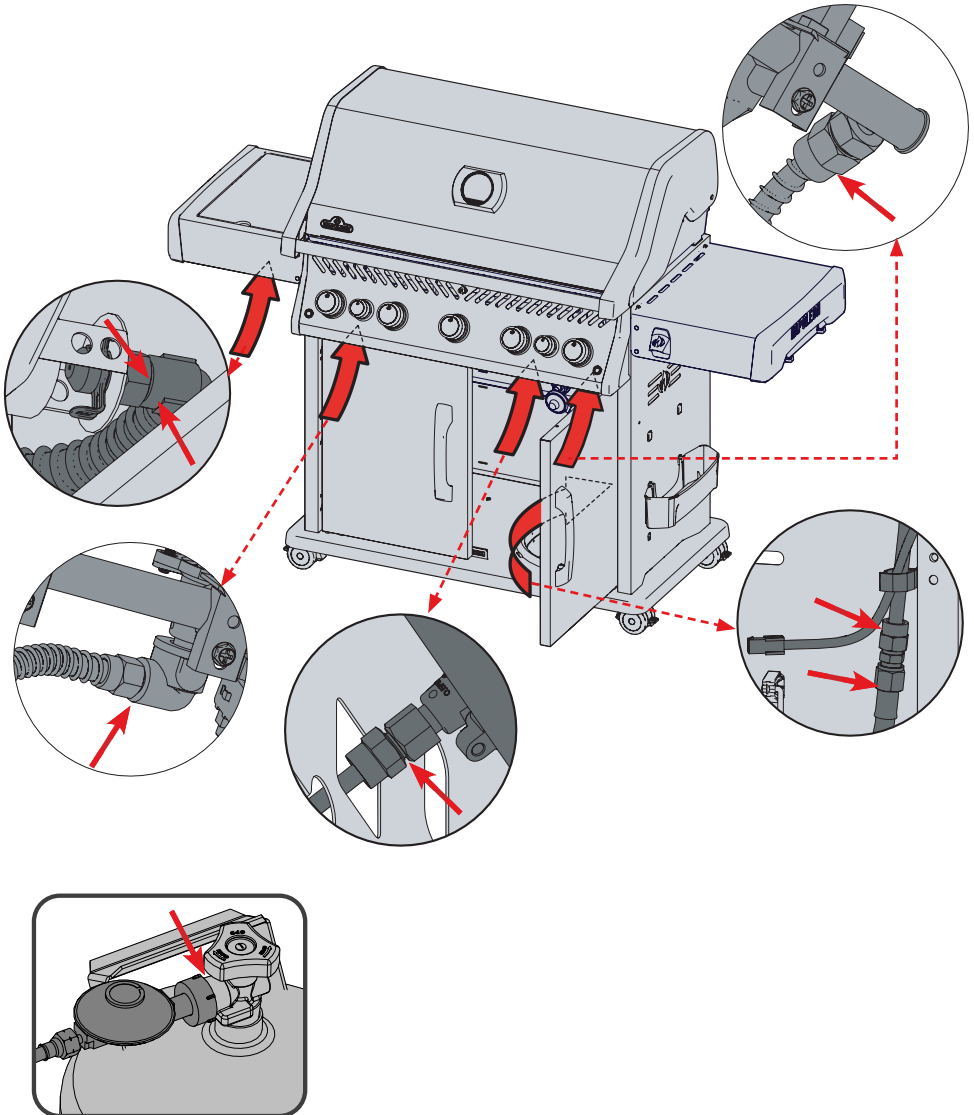

31

RSE525RSIB-PSK-1

	Part #	525RSIB-PSK		Part #	525RSIB-PSK		Part #	525RSIB-PSK
1	N010-1034-TX	x	28	N750-0016	x	49	N370-0928-SER	x
2	S91010	x	29	N357-0021LY	x	50	N555-0097	x
	N051-0018-BK1HT	x	30	N455-0112	x	51	N325-0094-BK0TX-SER	x
3	N385-0307-BK-SER	x	31	N160-0023	x	52	N105-0011	x
4	N510-0013	x	32	N255-0064	x	54	N010-1470-CE-SER	x
5	S87014	x	33	N720-0055	x	55	N555-0091	x
6	N010-1150-MK-SER	x	34	W105-0010	x	56	N335-0098-BK1TX	x
7	N240-0040	x	35	N080-0387-BK1SG	x	57	S83012	x
8	N570-0104	x	36	N570-0118	x	58	N010-1428	x
9	N350-0087	x	37	N130-0015	x	59	N240-0026	x
10	N100-0058	x	38	N510-0015	x	60	N570-0128	x
11	N720-0082	x	39	N590-0282-BK1TX	x	61	N710-0063	x
	N135-0056RB-BK1HT	x	40	N475-0607-BK1TX	x	62	N010-1628-TX-SER	x
12	N160-0043	x	41	N530-0032	x	63	N010-1101LY	x
13	S87013	x		N530-0033	x	64	N660-0007LY	x
14	S87001	x		N530-0034	x	65	N160-0045	x
15	N520-0049	x		N530-0035	x	66	N380-0040-BK	x
16	S83044	x		N530-0036	x	67	N387-0014LY-BK	x
17	N455-0097	x		N530-0037	x	68	N380-0039-BK	x
18	N200-0127-BK1TX	x		N530-0038	x	69	N387-0013LY-BK	x
19	N585-0121-BK1TX	x		N530-0039	x	70	N370-1043-SER	x
20	N710-0062	x		N530-0042	x		62050	x
	62007	ac		N530-0043	x			
21	N475-0449-BK1TX	x		N530-0046	x			
22	N080-0364	x	42	N255-0027	x			
23	N350-0076LY	x	43	N590-0261-BK0TX	x			
24	N710-0108	x	44	N570-0126	x			
25	N080-0378-BK1SG	x	45	N370-0845CE	p			
26	N430-0002	x	46	N010-0984-BK1TX	x			
27	N080-0365	x	47	N010-1467-SER	x			

Accessories Parts List

	Description	525RSIB-PSK
69912	Rotisserie Kit-CE	ac
69913	Rotisserie Kit-GB	ac
69915	Rotisserie Kit-IL	ac
61527	Cast Iron Griddle	ac
56365	Cast Iron Griddle	ac
67732	Smoker Tray	ac
62007	Grease Trays Foil (5 pieces)	ac
S82002	Caster Kit	ac

x- standard part
p- propane
n- natural
ac- accessory