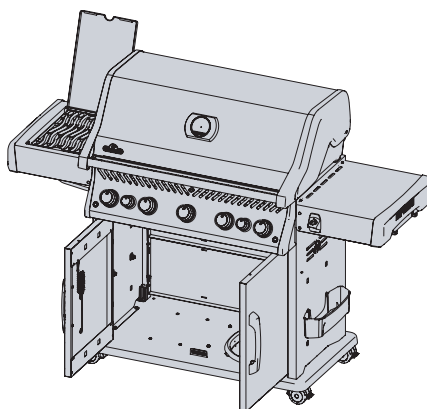

RSE625RSIB