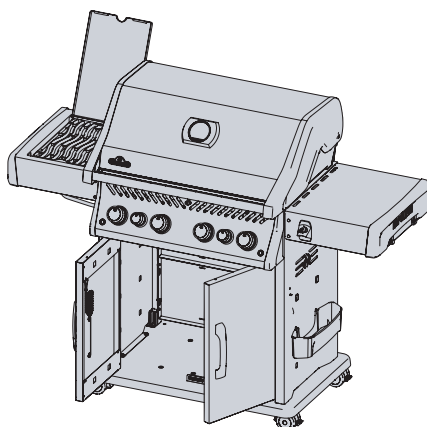

RSE525RSIB